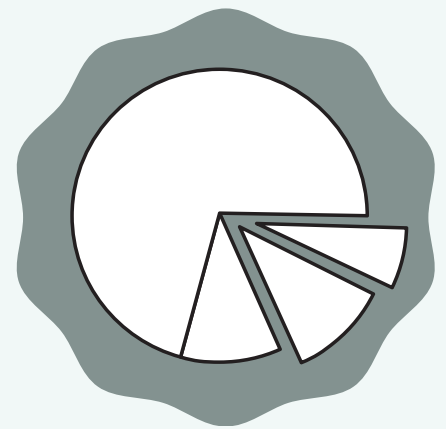

COUNTY STATISTICS

ISLAND COUNTY, WA

POPULATION – 80,323
POVERTY RATE – 9.53%
MEDIAN HOUSEHOLD INCOME –
\$61,516
NUMBER OF EMPLOYEES – 32,230
MEDIAN PROPERTY VALUE –
\$311,400

THE LARGEST INDUSTRIES

Health Care & Social Assistance – 4,278 people
Manufacturing – 3,899 people
Retail Trade – 3,480 people